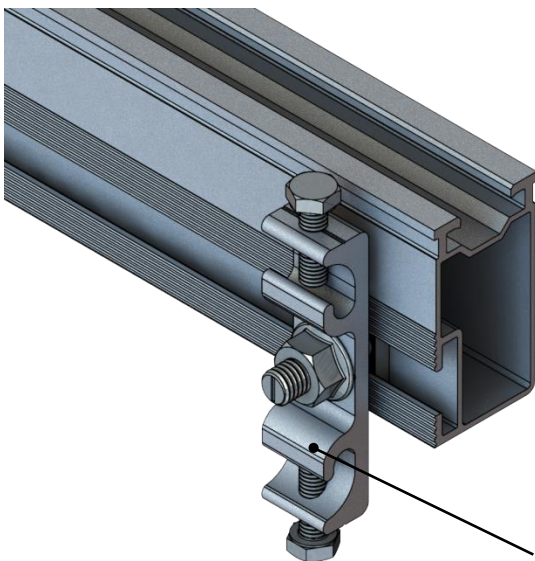

NXT-GC
GROUNDING LUG FOR NEXT-RAIL

PRODUCT DETAILS

- Material: Aluminum 6005-T5
- Weight: 60 g (0.13 lb.) per piece
- Stainless Steel hardware
- Compatible with wire up to 6 gauge
- For two cables
- Finish: Tinned aluminum 8-12 µm

GENERAL DIMENSIONS MM [INCHES]

INSTALLATION DETAILS

1 NXT-GC

2 Next-Rail