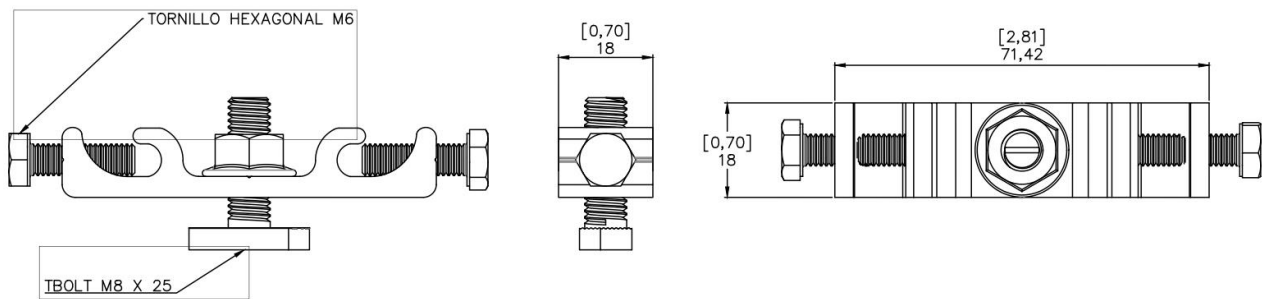

NXT-GC
GROUNDING LUG FOR NEXT-RAIL

PRODUCT DETAILS

- Material: Aluminum 6005-T5
- Weight: 60 g (0.13 lb.) per piece
- Stainless Steel hardware
- Compatible with wire up to 6 gauge
- For two cables
- Finish: Tinned aluminum 8-12 µm

GENERAL DIMENSIONS MM [INCHES]

INSTALLATION DETAILS

1 NXT-GC

2 Next-Rail