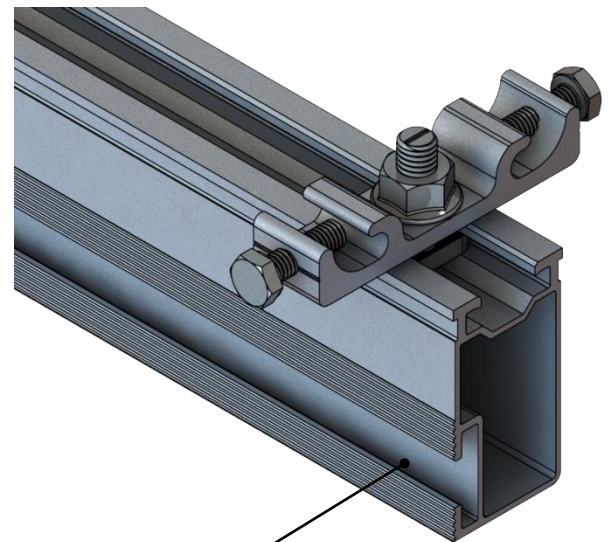

NXT-GC
GROUNDING LUG FOR NEXT-RAIL

PRODUCT DETAILS

- Material: Aluminum 6005-T5
- Weight: 60 g (0.13 lb.) per piece
- Stainless Steel hardware
- Compatible with wire up to 6 gauge
- For two cables
- Finish: Tinned aluminum 8-12 µm

GENERAL DIMENSIONS MM [INCHES]

INSTALLATION DETAILS

1 NXT-GC

2 Next-Rail