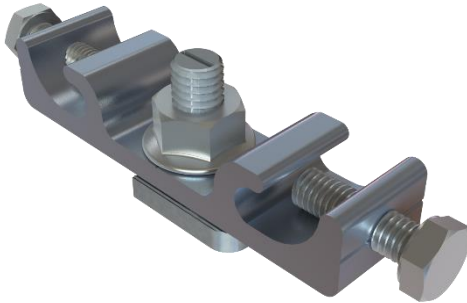

NXT-GC
GROUNDING LUG FOR NEXT-RAIL

PRODUCT DETAILS

- Material: Aluminum 6005-T5
- Weight: 60 g (0.13 lb.) per piece
- Stainless Steel hardware
- Compatible with wire up to 6 gauge
- For two cables
- Finish: Tinned aluminum 8-12 µm

GENERAL DIMENSIONS MM [INCHES]

INSTALLATION DETAILS

1 NXT-GC

2 Next-Rail